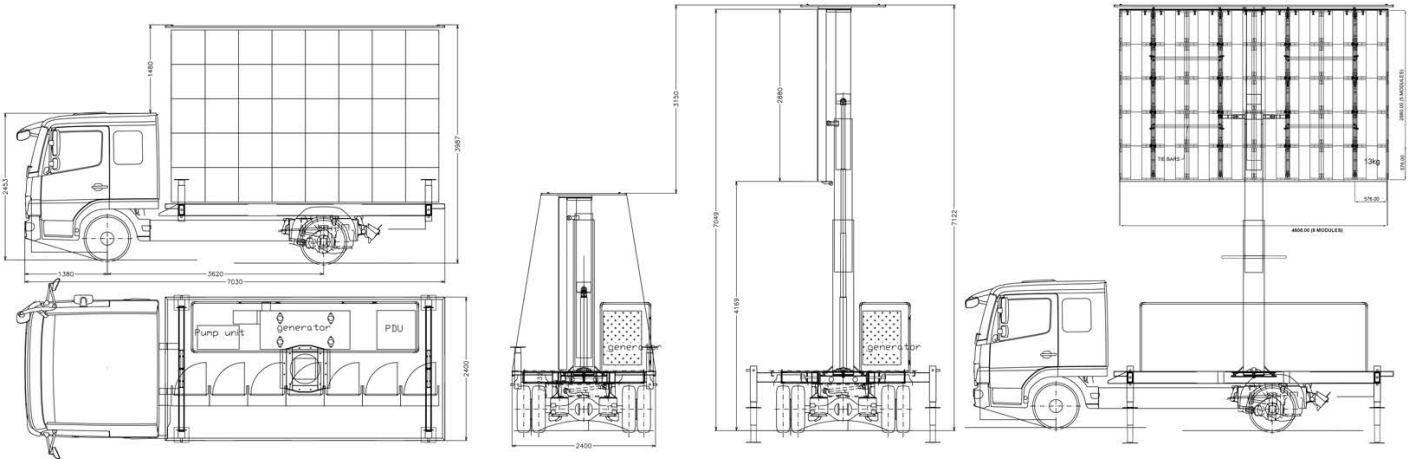

IMPACT 13 DEMOUNT LED

TECHNICAL DRAWINGS

Call us now on 0800 074 6902 to chat with one of the team and discuss your project

London

The AV Studio
Red House Farm
Lower Dunton Road
Upminster
RM14 3TD

York

11 Concorde Park
Amy Johnson Way
Clifton Moor
York
YO30 4WT

Birmingham

4200 Waterside Centre
Solihull Parkway
Birmingham Business Park
Birmingham
B37 7YN

0800 074 6902
hello@yslv.co.uk
www.yslv.co.uk